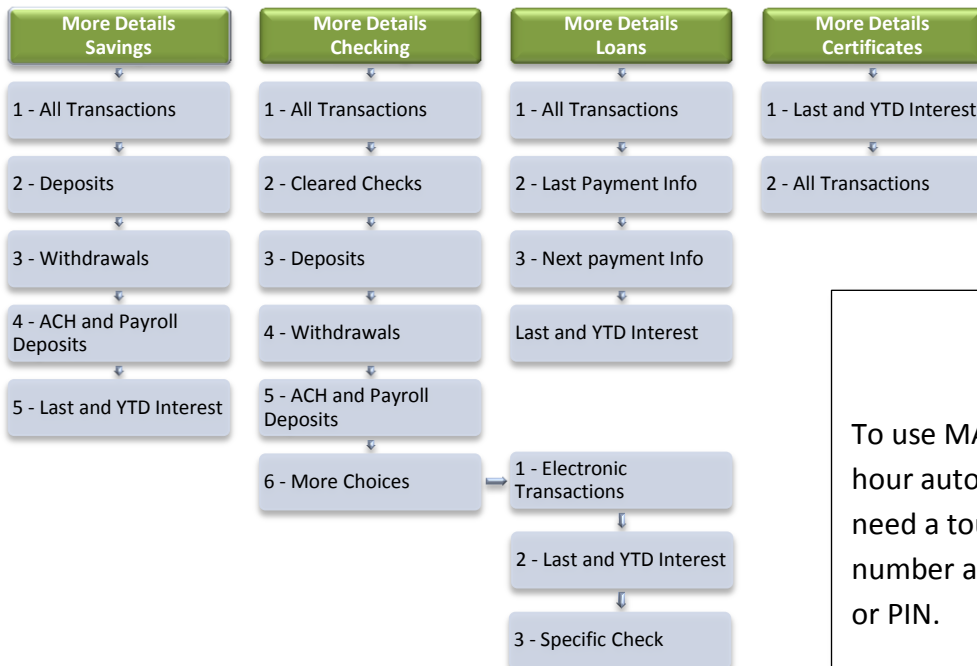

MAXXINE TOUCHTONE TELLER

CALL MENU

785-235-5353 IN TOPEKA

877-230-5353 OUTSIDE TOPEKA

*MORE DETAILS MENU

IMPORTANT TIPS

To use MAXXINE TOUCHTONE TELLER, the 24 hour automated response system, you will need a touchtone phone, your account number and a personal identification number or PIN.

Do not hit # after you enter your account number and PIN

Hit * to repeat the last thing that was said.

Hit # to return to the previous menu.

Hang up to end the call.