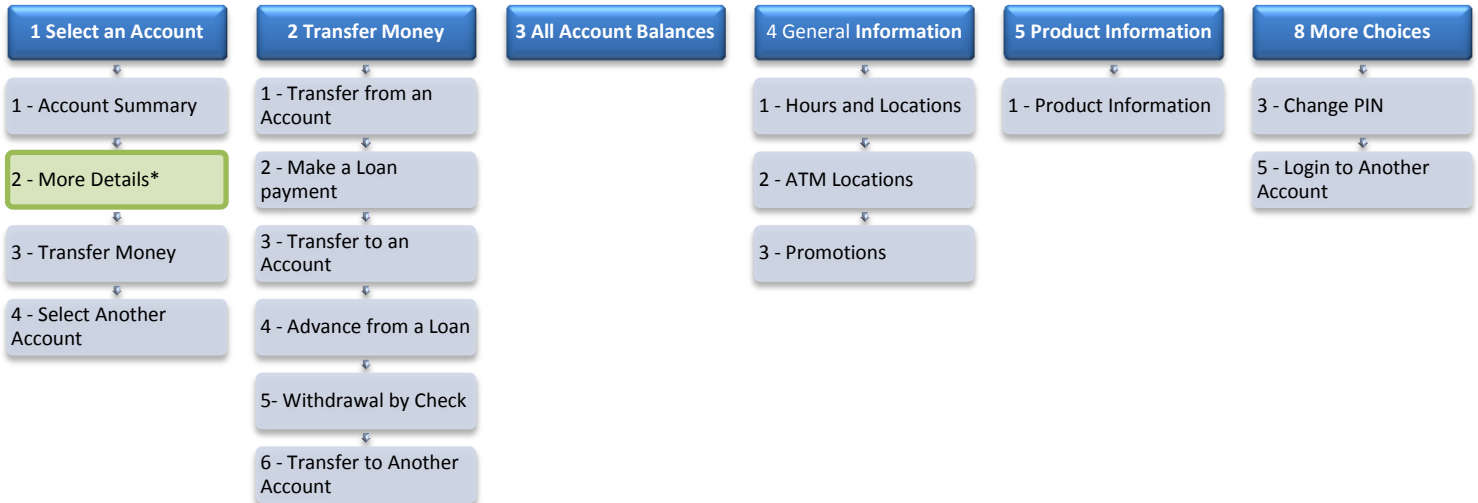

MAXXINE TOUCHTONE TELLER

CALL MENU

785-235-5353 IN TOPEKA

877-230-5353 OUTSIDE TOPEKA